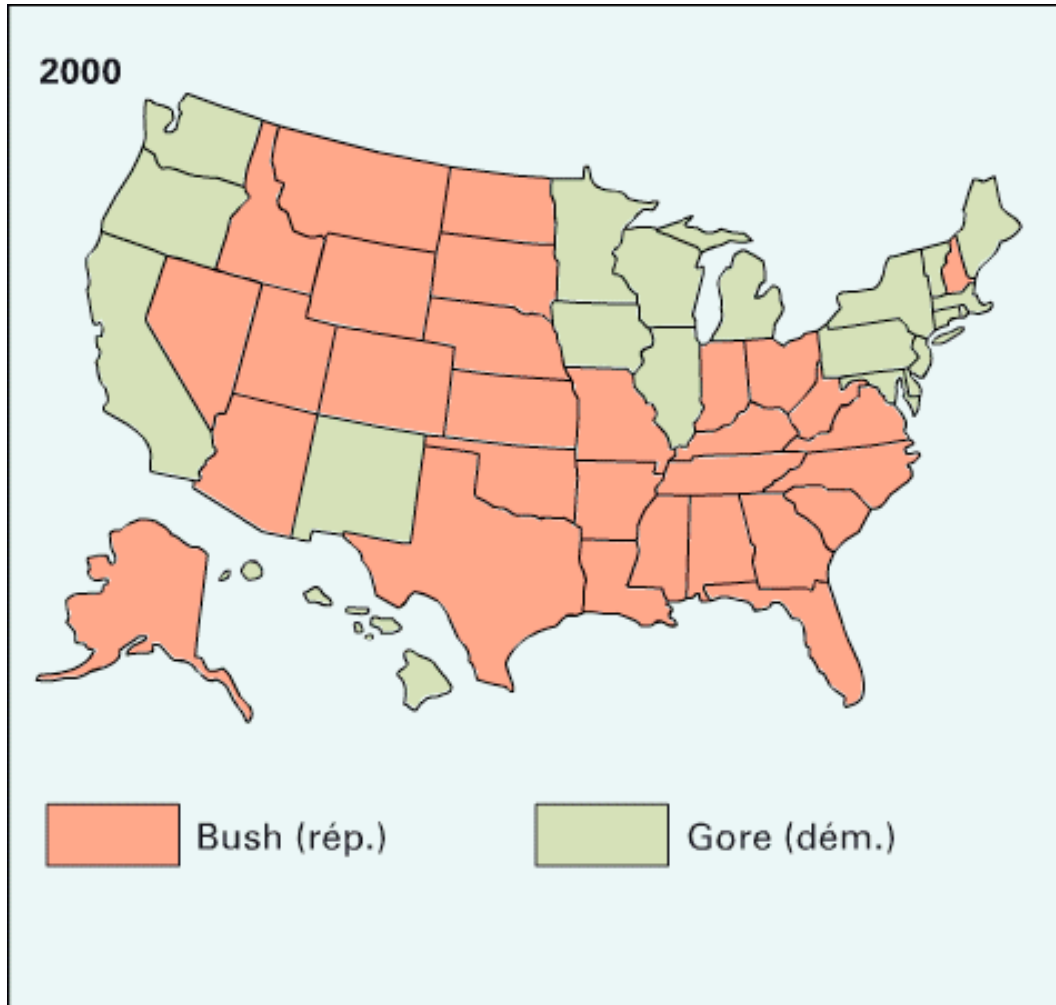

# Les élections présidentielles aux États-Unis en 2000

## ★ ★ ★ ★ ★ 2000 Presidential Election Results ★ ★ ★ ★ ★

Presidential Candidate	Vice Presidential Candidate	Political Party	Popular Vote		Electoral Vote	
George W. Bush	Richard Cheney	Republican	50,460,110	47.87%	271	50.37%
Albert Gore Jr.	Joseph Lieberman	Democratic	51,003,926	48.38%	266	49.44%